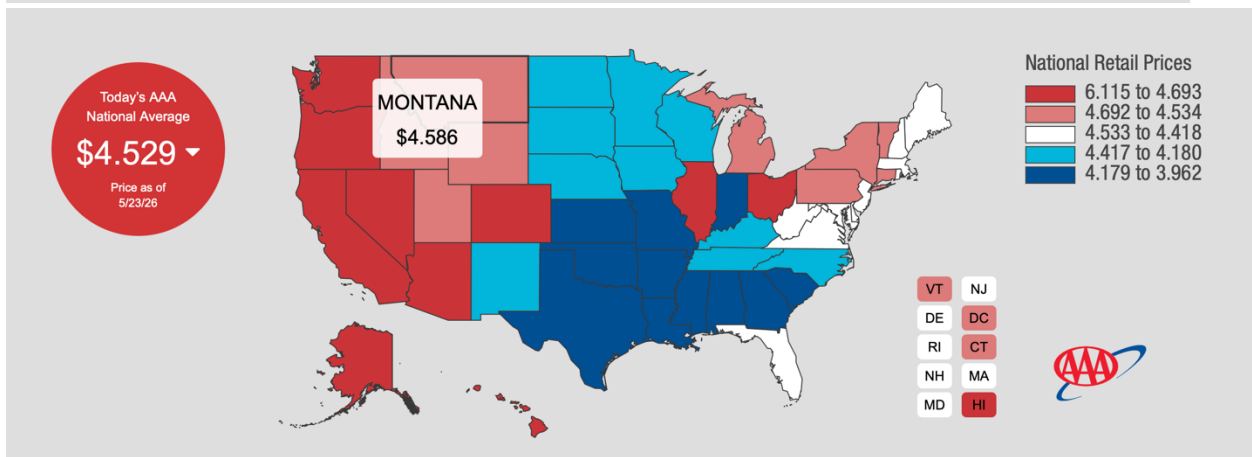

# FUEL PRICES

GAS PRICES ▾

EV CHARGING PRICES

**NEWS:** Memorial Day Weekend Gas Prices Reach Four-Year Highs [Read more »](#)

## NATIONAL AVERAGE GAS PRICES <sup>(i)</sup>

	Regular	Mid-Grade	Premium	Diesel	E85
Current Avg.	\$4.529	\$5.030	\$5.404	\$5.631	\$3.647
Yesterday Avg.	\$4.552	\$5.052	\$5.423	\$5.647	\$3.670
Week Ago Avg.	\$4.517	\$5.006	\$5.381	\$5.652	\$3.650
Month Ago Avg.	\$4.031	\$4.542	\$4.908	\$5.471	\$3.168
Year Ago Avg.	\$3.197	\$3.683	\$4.037	\$3.552	\$2.617