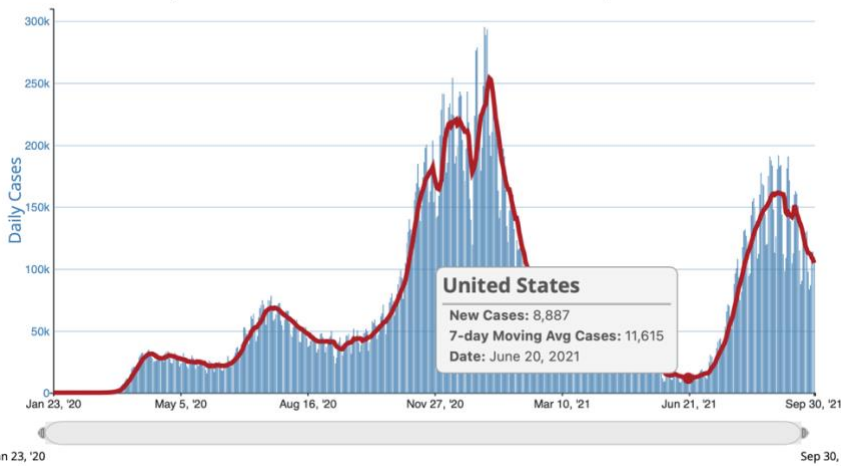

COVID Data Tracker

United States
 At a Glance

Cases Total **43,409,950**
 Last 30 Days

Deaths Total **696,603**
 Last 30 Days

75.6% of People 12+ with At Least One Vaccination

Community Transmission **High**

Data Tracker Home

COVID Data Tracker Weekly Review

Your Community +

Trends in Number of COVID-19 Cases and Deaths in the US Reported to CDC, by State/Territory

Reported to the CDC by State or Territory. Maps, charts, and data provided by CDC, updates Mon-Sat by 8 pm ET[†]

[View Footnotes and Download Data](#)

Daily Trends in Number of COVID-19 Cases in The United States Reported to CDC

Daily Trends in Number of COVID-19 Cases in The United States Reported to CDC